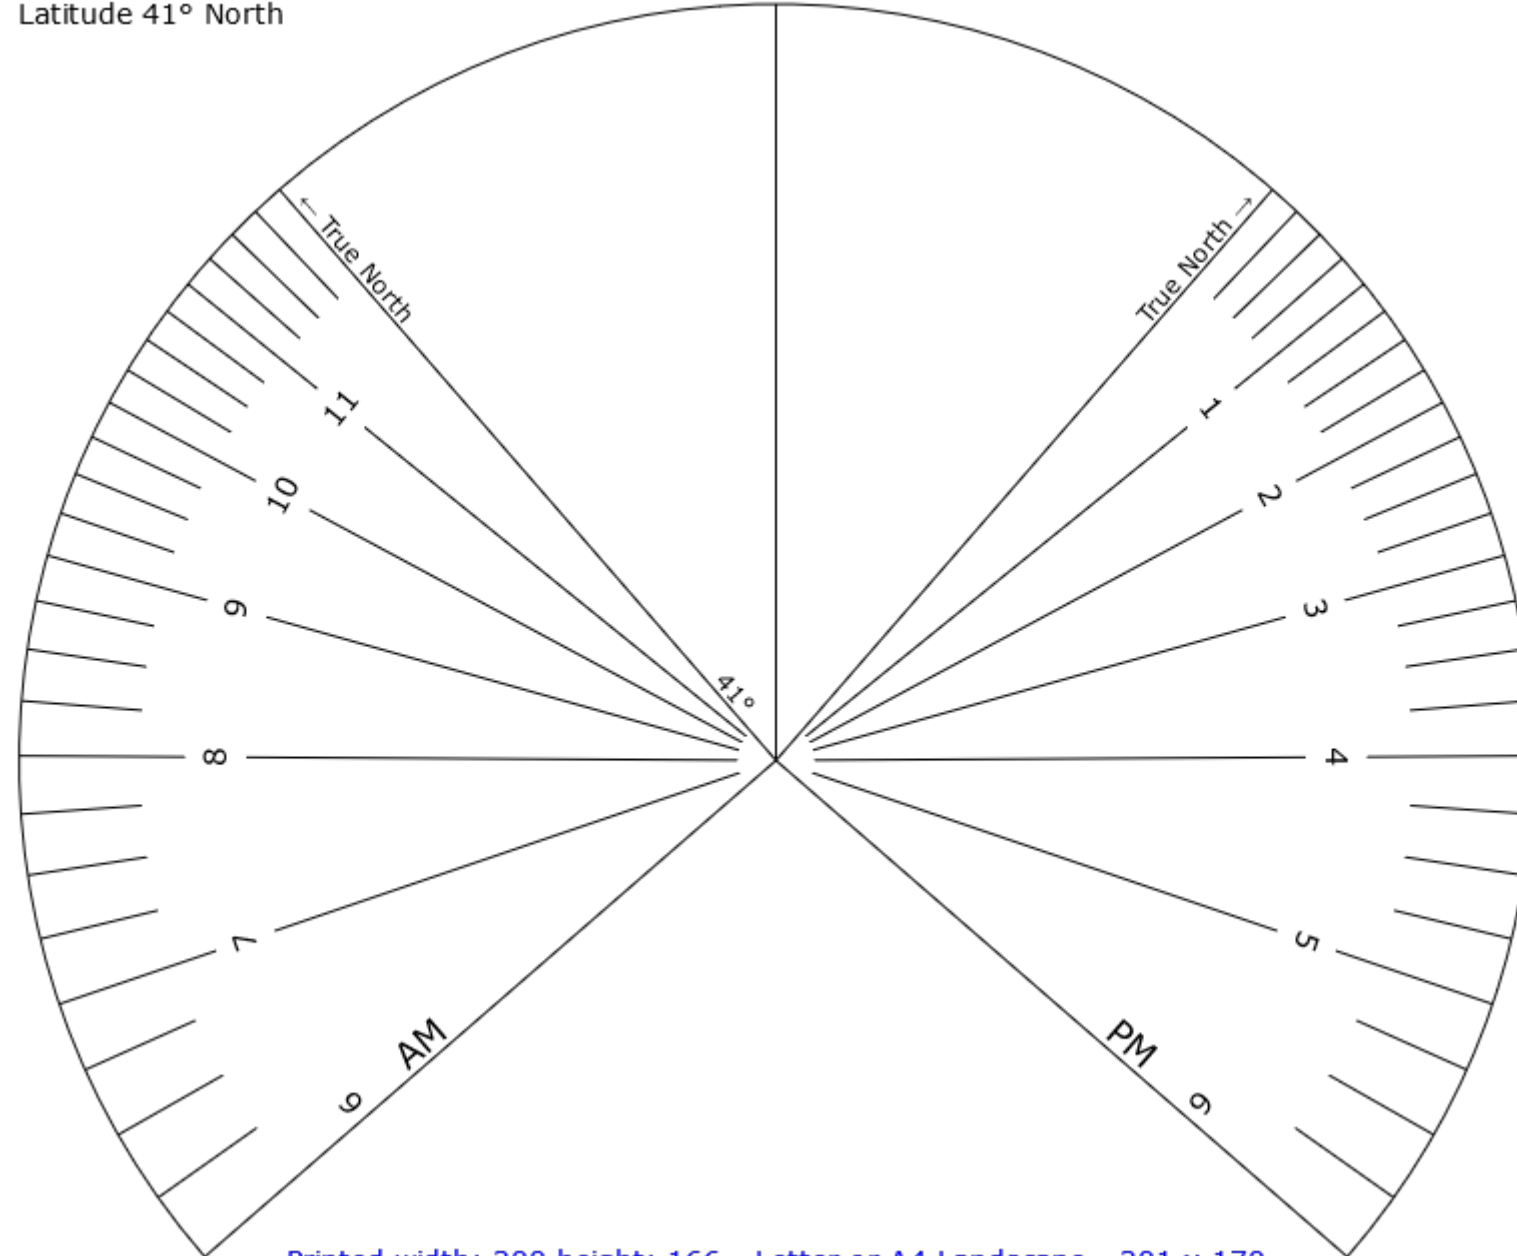

Latitude 41° North

Printed width: 200 height: 166 - Letter or A4 Landscape - 201 x 170